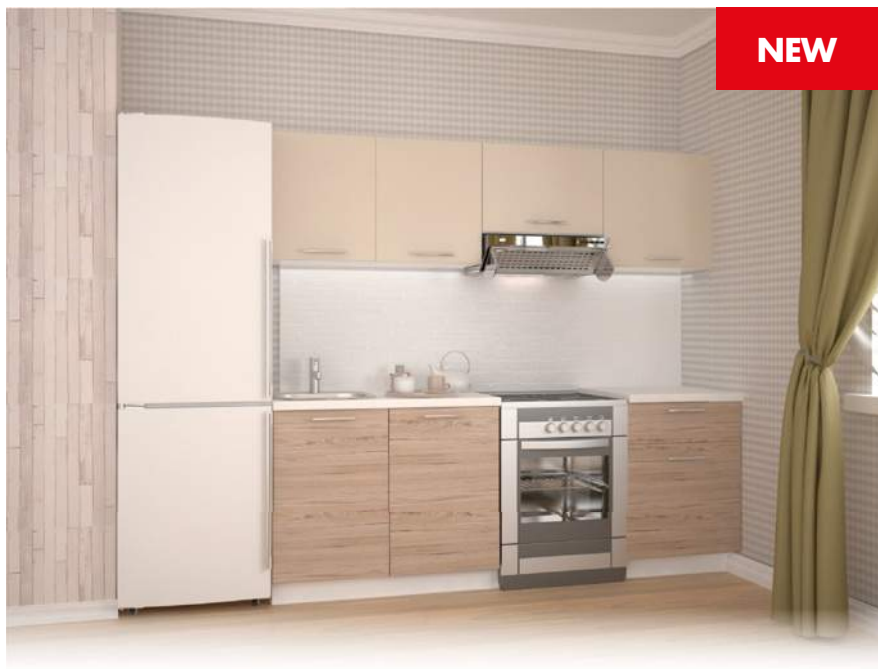

NEW

jasny beż
light beige
светло-бежевый

dąb san marino
san marino oak
san marino дуб